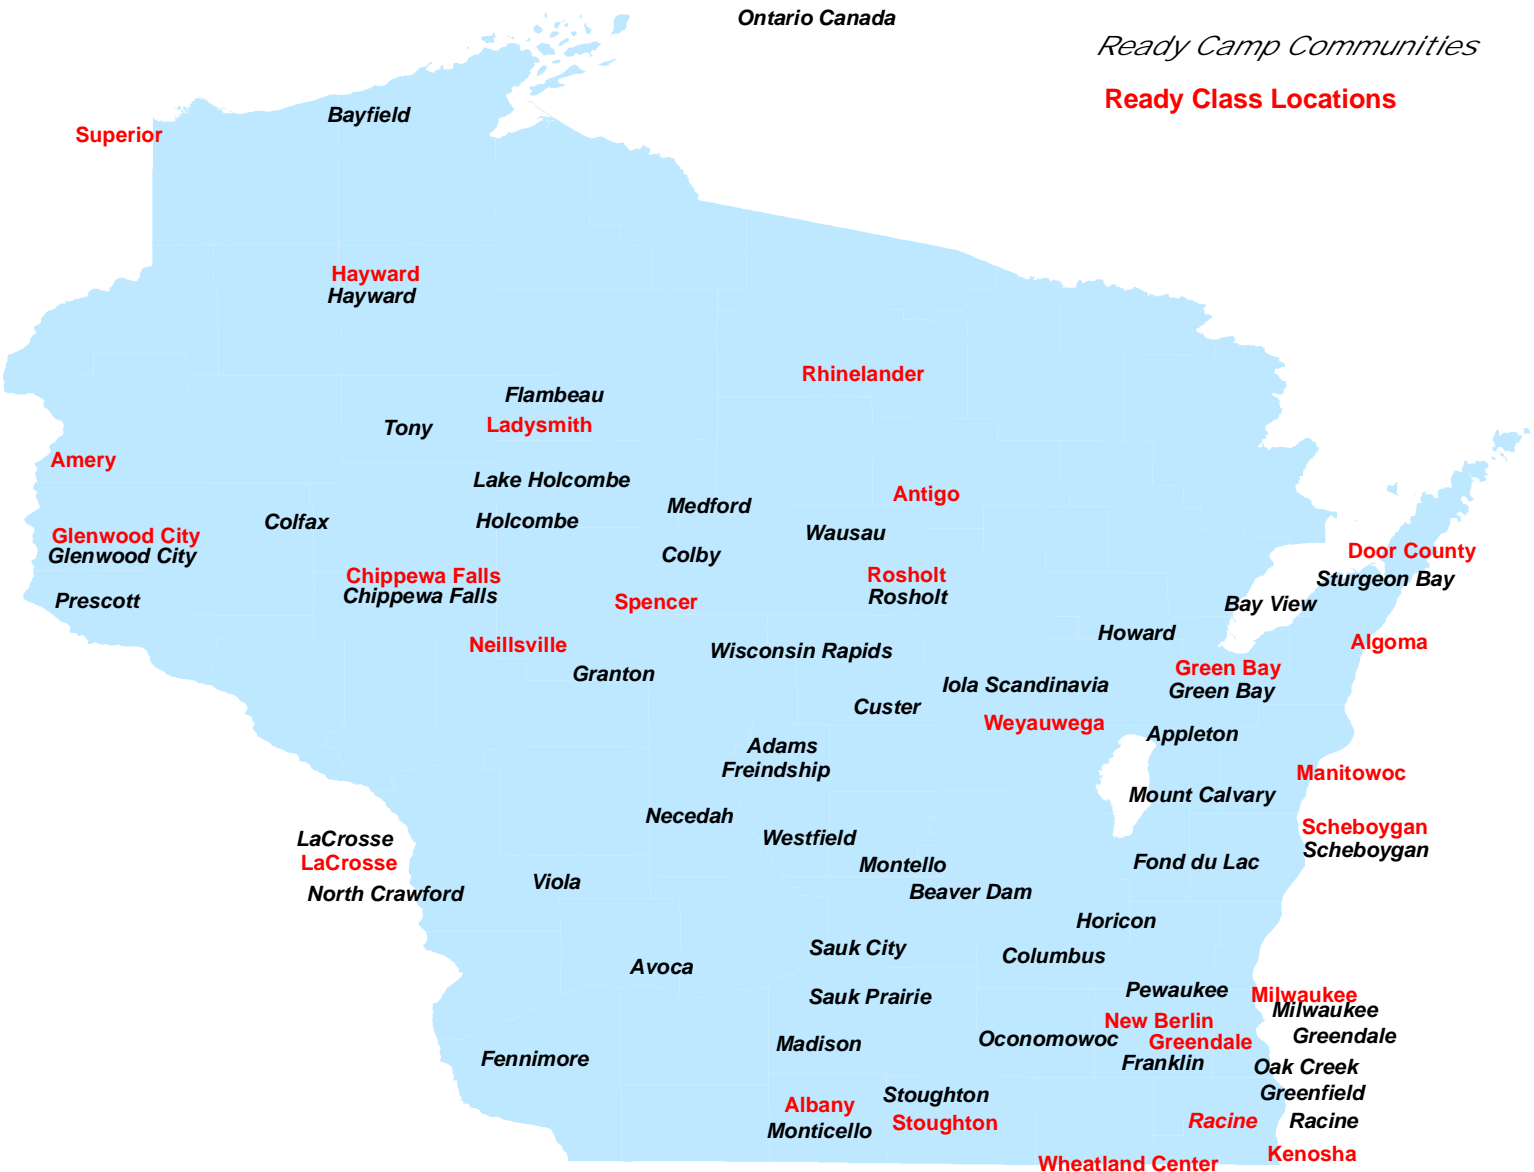

READY CAMP AND CLASS PARTICIPANTS

2005-2009

Who's Attended Ready Camp or Class?

Do you see your communities name?

2006 Completed READY Classes:
 Chippewa Falls Area School District – Pilot Course
 Woodlands School – Milwaukee
 First Evangelical Lutheran School – La Crosse
 Wings Academy – Milwaukee
 Racine County Emergency Management – Racine
 Clark County Emergency Management – Neillsville
 Door County Emergency Management
 Albany School District – Albany
 Greendale School District – Greendale
 Lincoln High School – Manitowoc
 MHLT School – Minoqua
 Total number trained – 308

2007 Completed READY Classes:
 Manitowoc School District)
 Milwaukee School for Languages, Milwaukee
 Kewaunee County, Algoma
 St. Josephat School – Milwaukee
 Weyauwega – Fremont High School, Weyauwega
 Racine YMCA, Racine, WI
 Kenosha Citizen Corps Program
 Prince of Peace School – Milwaukee
 Algoma READY Class
 Mt. Calvary Lutheran School LaCrosse
 Superior Middle School
 River Bluff Middle School – Stoughton
 Glenwood City School District
 Chippewa Falls School District
 Ladysmith Middle School
 New Berlin
 Union Grove Middle School
 Cooper School – Milwaukee
 Albert Story School – Milwaukee
 River Bluff Middle School – Stoughton
 St. Adalbert School – Rosholt
 Green Bay East High School
 Wegafremont High School
 WINGS Academy – Milwaukee
 Amery Area EMS
 Hayward Middle School
 Racine Emergency Management
 Milwaukee Christian Coaches Association
 Total number trained – 976

2008 Completed READY Classes:
 Superior Middle School
 Hayward High School Advanced Health
 Manawa High School
 Raymond School District
 Silver Lake Scouts
 Chippewa Falls School District
 Parkview Charter High School
 Sugar Camp Elementary, Rhinelande
 House of Knowledge, La Crosse
 Wheatland Center School
 Antigo School District
 Franksville, WI
 North High School – Sheboygan
 Total number trained – 481